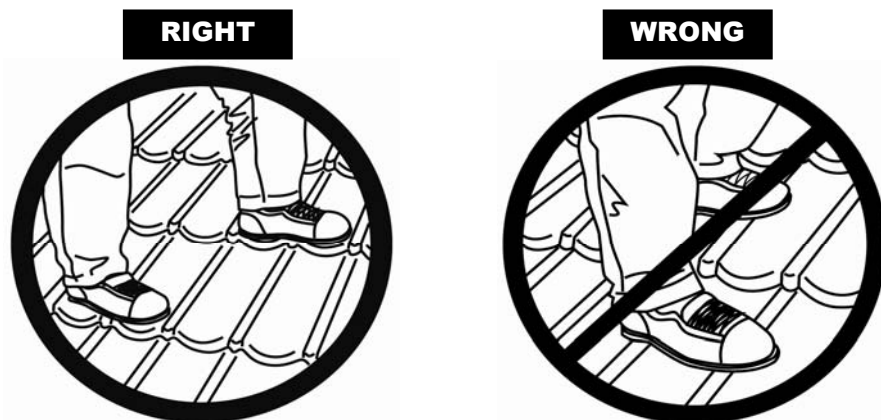

General Information

Thank you for choosing a Metro Roof System to protect your home, the following information will be useful to enhance the life of your roof. For safety reasons, we do not recommend walking on your roof. Call your professional roofing contractor instead. Periodically sub-trades need to get up on your roof, and the following will help them do so in a safe manner.

General Care & Maintenance of Your Metro Roof

In areas of low annual rainfall and to maintain that new fresh look you may want to periodically rinse the roof surface with a garden hose. This will help maintain the appearance of your roof and keep it clean and debris free. Failure to wash the roof surface in this manner WILL NOT affect your material warranty.

Metro Shingle™ - This low-profile single course panel easily supports walking on the roof

Metro Shake-II™ - The deep wood grain impressions create a strong panel that can be walked on by placing your feet over the nose area (Front edge) of each course where it overlaps with the panel beneath.

Metro Tile-II™ - The scalloped shape allows walking on the panel by placing your feet in the wide scalloped sections at the nose (Front edge) where the panel overlaps the one beneath.

Metro Roman Tile™ - The timeless look of true Mediterranean tile, Roman can be walked on by Placing your feet in the curved lower sections of the panel at the nose (Front edge) where it overlaps the Panel beneath.

Metro Roof Products

3093 'A' Industry Street
Oceanside CA 92054
Tel: (760) 435-9842
Fax: (760) 435-1162

www.smartroofs.com

Metro Roof Products SMARTBrief Technical Bulletins are for use by all Metro Roof Products customers. Each SMARTBrief is coded with a reference number and can be used to support various trade practices that are acceptable to, and have met Metro Roof Products quality standards in effect at the time. Metro Roof Products reserves the right to amend or update these SMARTBrief Technical Bulletins at any time.

SB060201WalkingOnYourRoof