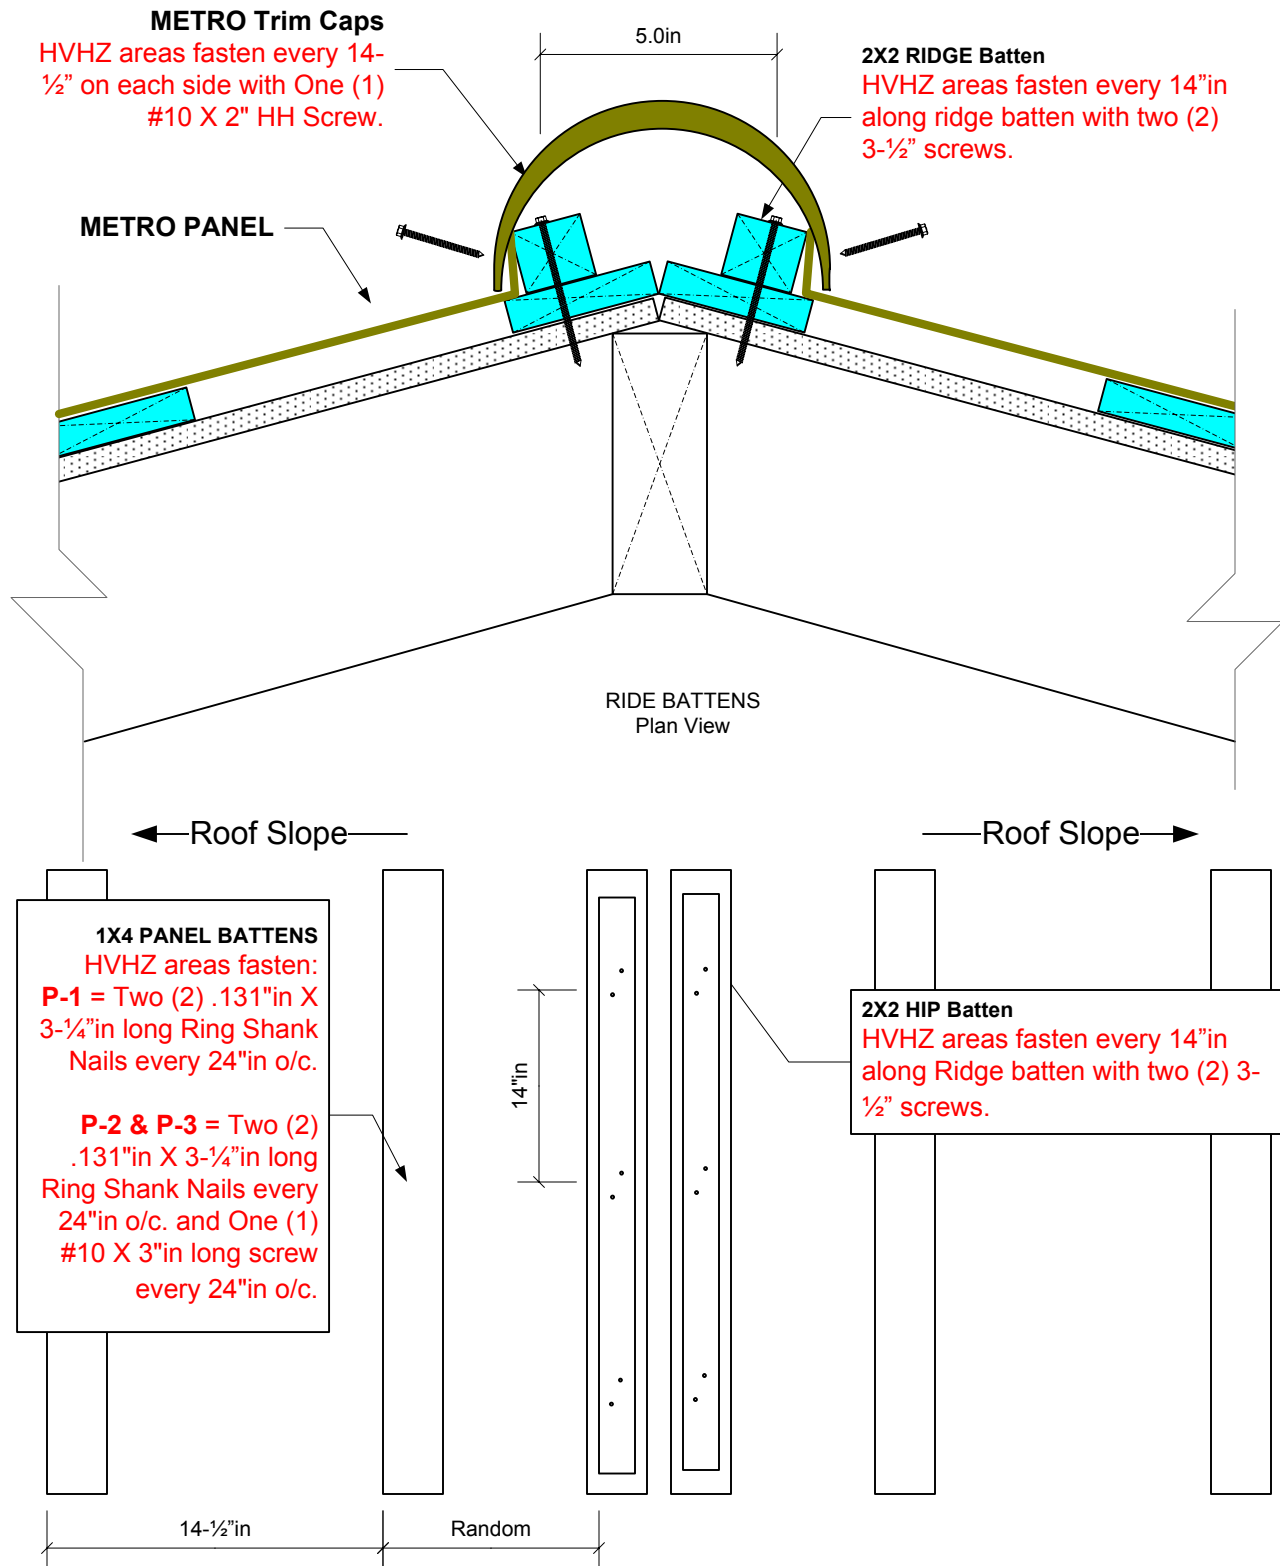

Metro

RIDGE 2X2 BATTENS

Cross-Section detail

Metro Roof Products
 3093 'A' Industry St., Oceanside
 CA USA 92054
www.metroroofs.com

HVHZ = High Velocity Hurricane Zone

Refer to Metro HVHZ Florida Approvals
 FL-698, FL-6710 for PANEL fasteners &
 fastening pattern details.